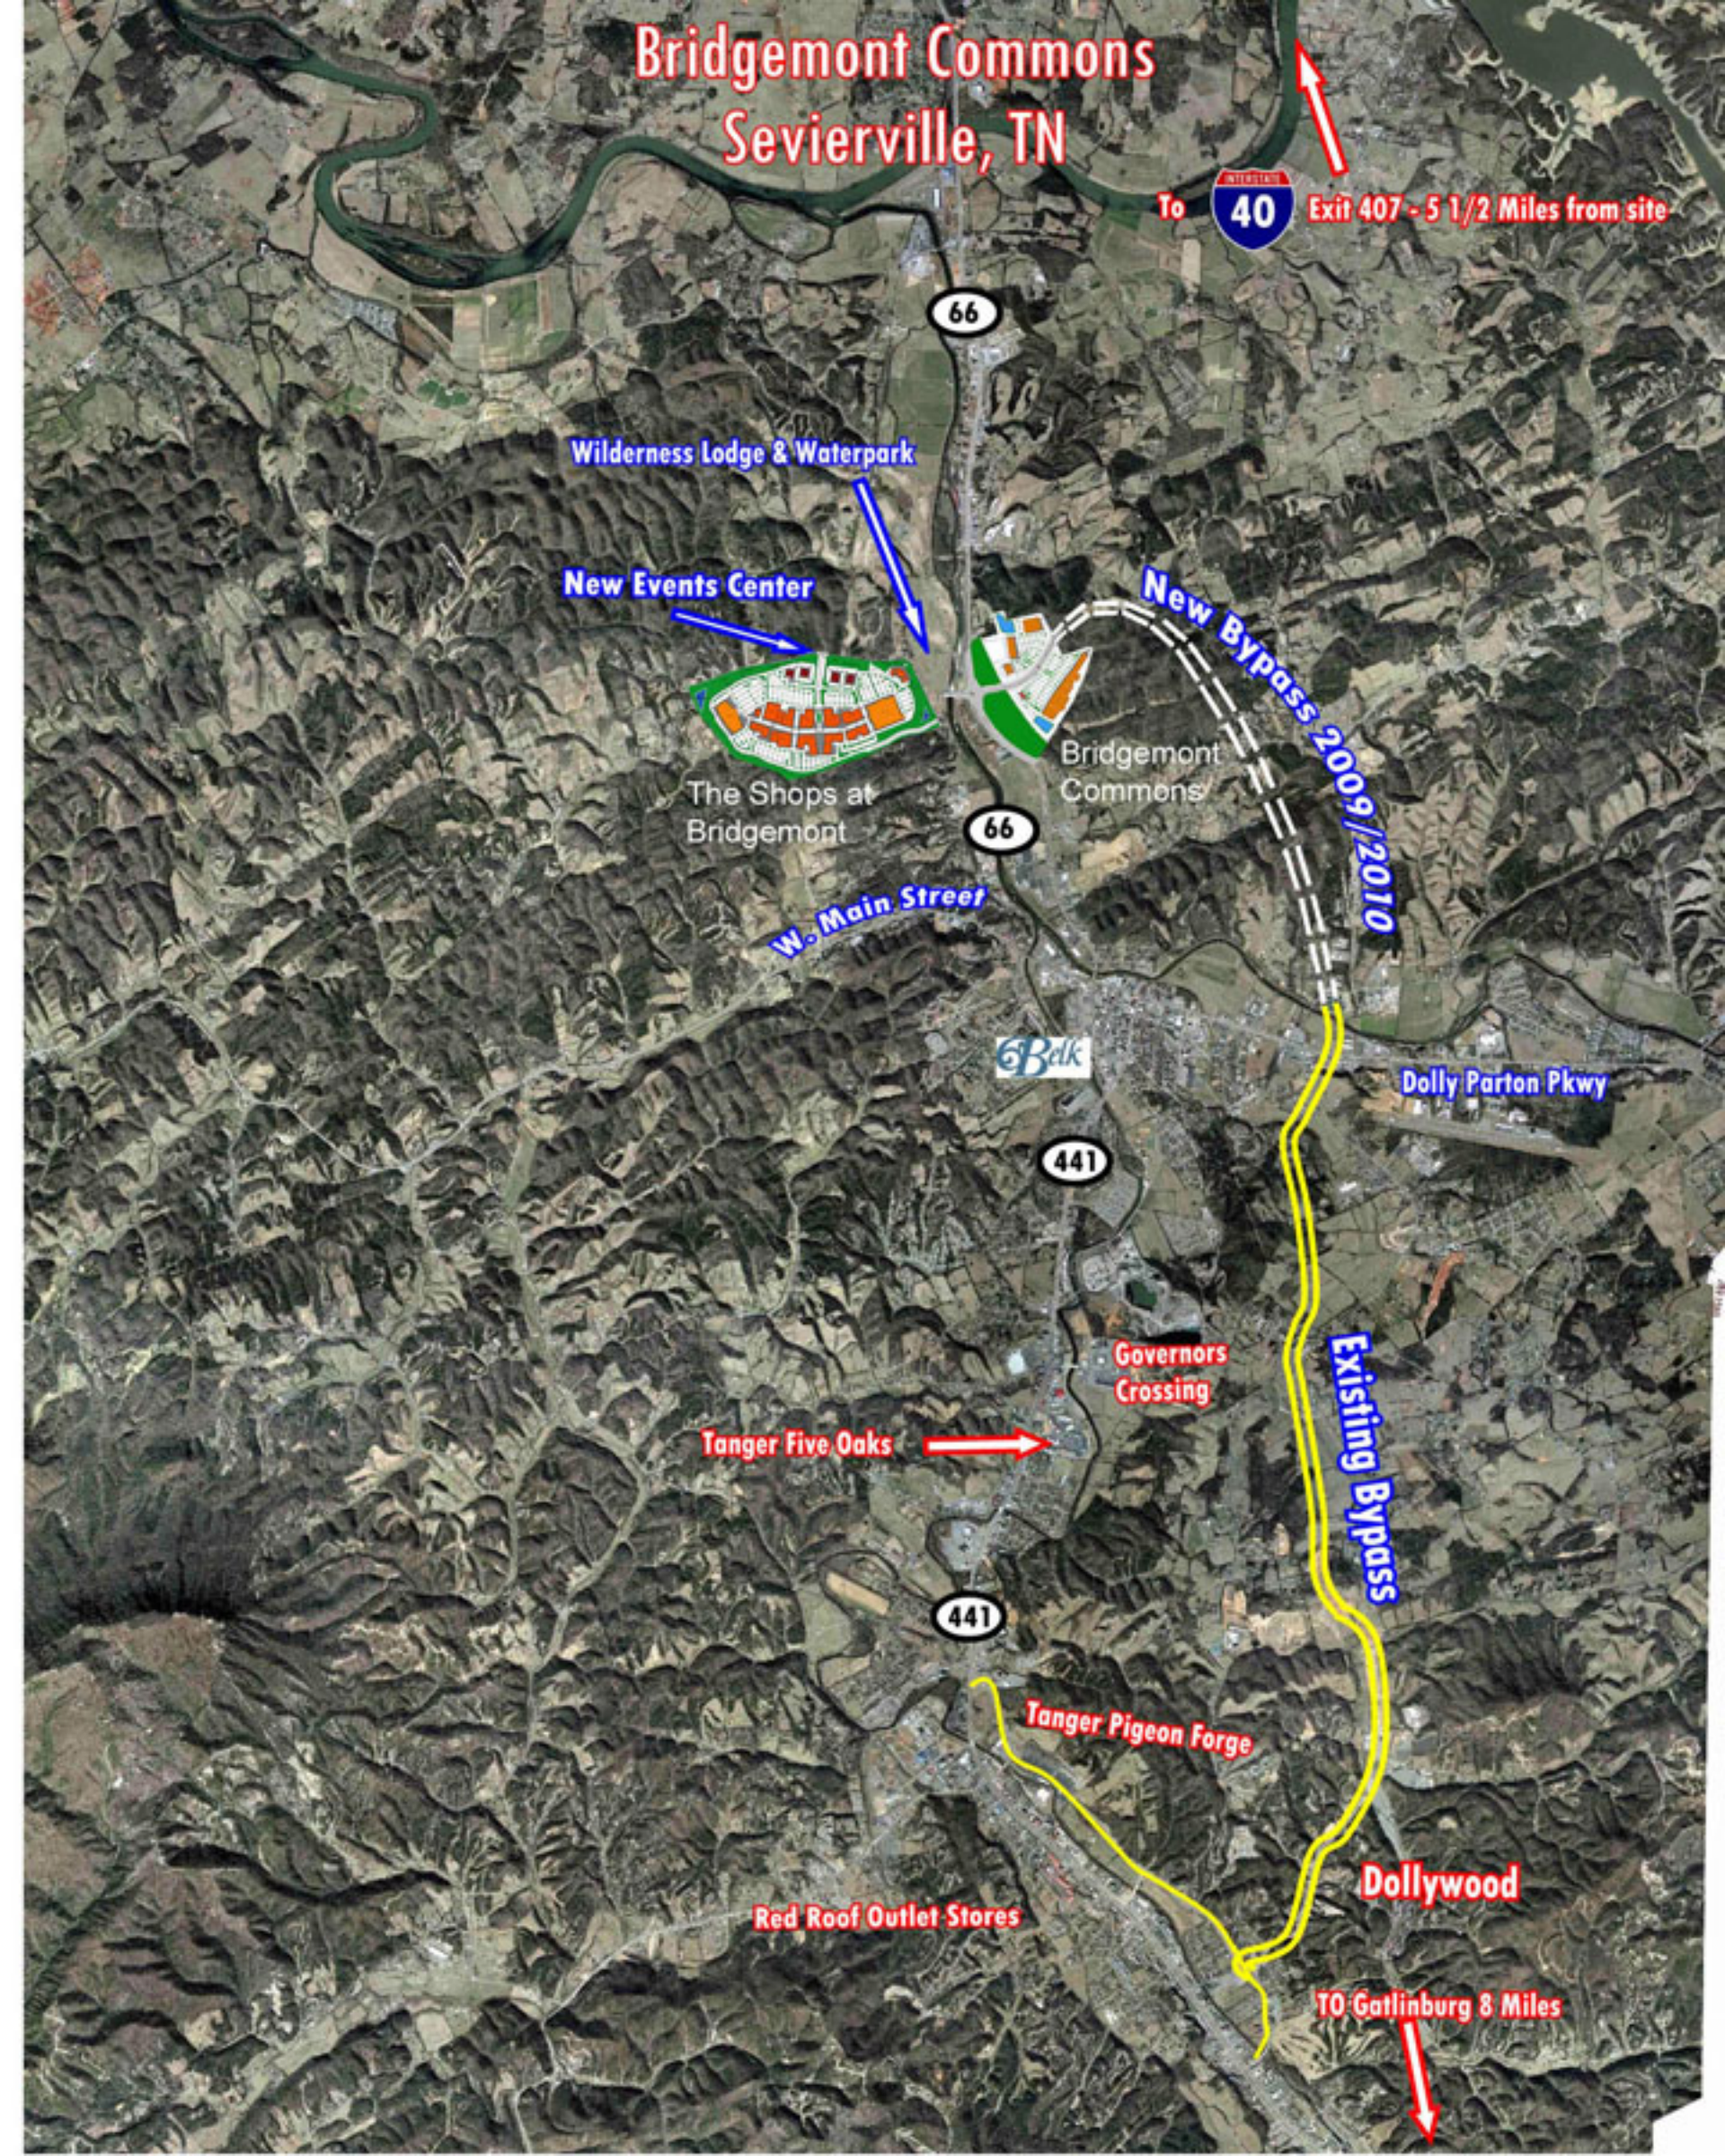

108,000 VPD (in season)

108,000 VPD (in season)

Bridgemont Commons Sevierville, TN

To  Exit 407 - 5 1/2 Miles from site

Wilderness Lodge & Waterpark

New Events Center

The Shops at
Bridgemont

Bridgemont
Commons

W. Main Street

Dolly Parton Pkwy

Existing Bypass

Tanger Five Oaks

Governors
Crossing

Tanger Pigeon Forge

Red Roof Outlet Stores

Dollywood

TO Gatlinburg 8 Miles

**Bridgemont Commons
Sevierville, TN**

Interstate  40 

**Bridgemont
Commons
Site**

Events Center
Wilderness Lodge
The Shops at Bridgemont
West Main St.

Highway 66

New Bypass (2009-2010)

Highway 66

Sevierville

Dolly Parton Hwy.

441

Park Road

Chapman Parkway SE

Middle Creek Pkwy.

TangerOutlets